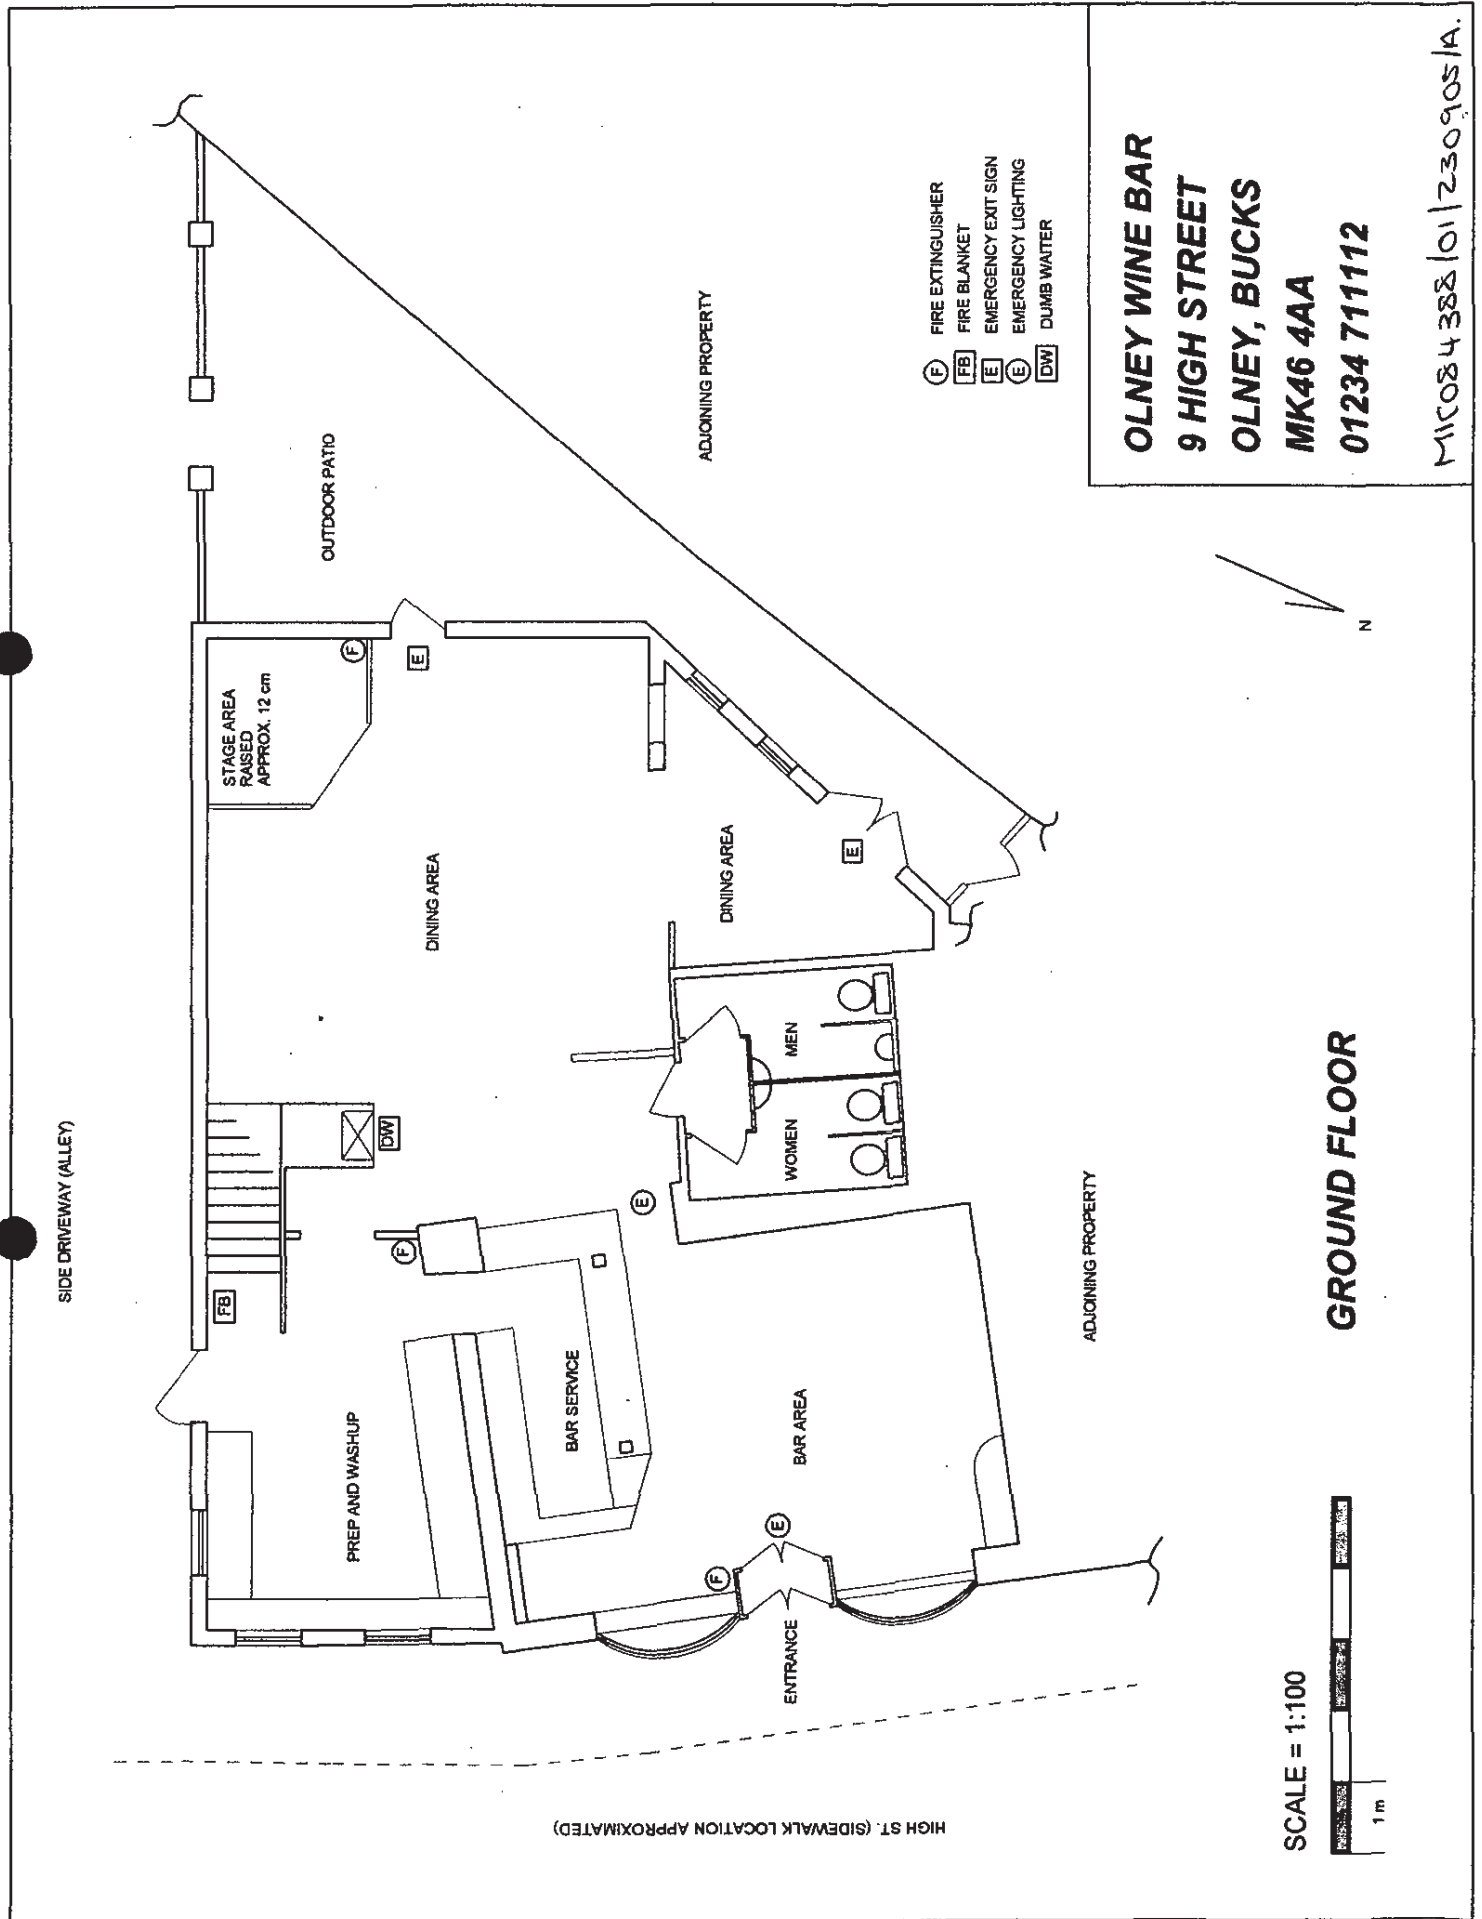

OLNEY WINE BAR
9 HIGH STREET
OLNEY, BUCKS
MK46 4AA
01234 711112

MIC084388101230905/A.

- (F) FIRE EXTINGUISHER
- (FB) FIRE BLANKET
- (E) EMERGENCY EXIT SIGN
- (E) EMERGENCY LIGHTING
- (DW) DUMB WATER

GROUND FLOOR

SCALE = 1:100

SIDE DRIVEWAY (ALLEY)

HIGH ST.

- (F) FIRE EXTINGUISHER
- [FB] FIRE BLANKET
- [E] EMERGENCY EXIT SIGN
- (E) EMERGENCY LIGHTING
- [DW] DUMB WATER

OLNEY WINE BAR
9 HIGH STREET
OLNEY, BUCKS
MK46 4AA
01234 711112

MK084388/01/230905/B

SCALE = 1:100

FIRST FLOOR