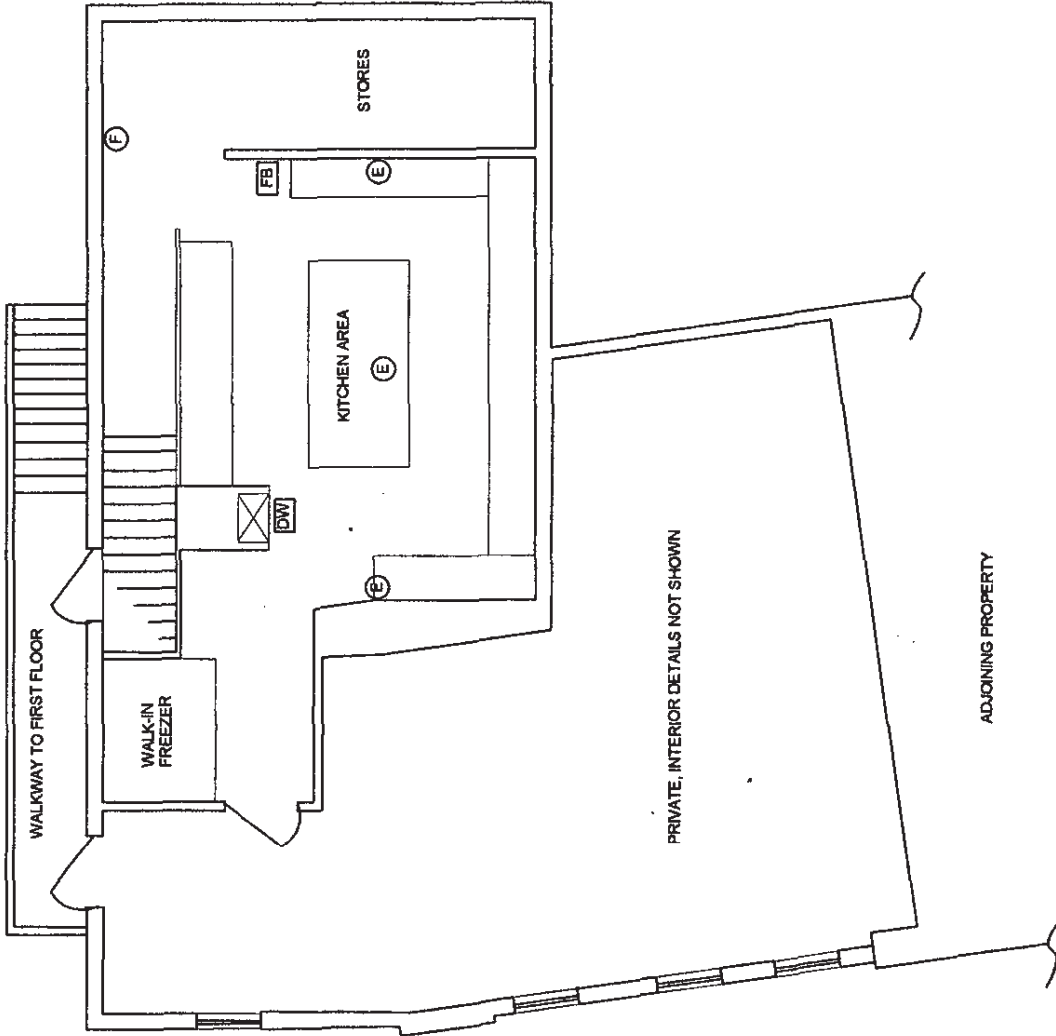

OLNEY WINE BAR
9 HIGH STREET
OLNEY, BUCKS
MK46 4AA
01234 711112

MIC084388101230905/A.

- (F) FIRE EXTINGUISHER
- (FB) FIRE BLANKET
- (E) EMERGENCY EXIT SIGN
- (E) EMERGENCY LIGHTING
- (DW) DUMB WATER

GROUND FLOOR

SCALE = 1:100

SIDE DRIVEWAY (ALLEY)

HIGH ST.

- (F) FIRE EXTINGUISHER
- [FB] FIRE BLANKET
- [E] EMERGENCY EXIT SIGN
- (E) EMERGENCY LIGHTING
- [DW] DUMB WATER

OLNEY WINE BAR
9 HIGH STREET
OLNEY, BUCKS
MK46 4AA
01234 711112

MK084388/01/230905/B

SCALE = 1:100

FIRST FLOOR