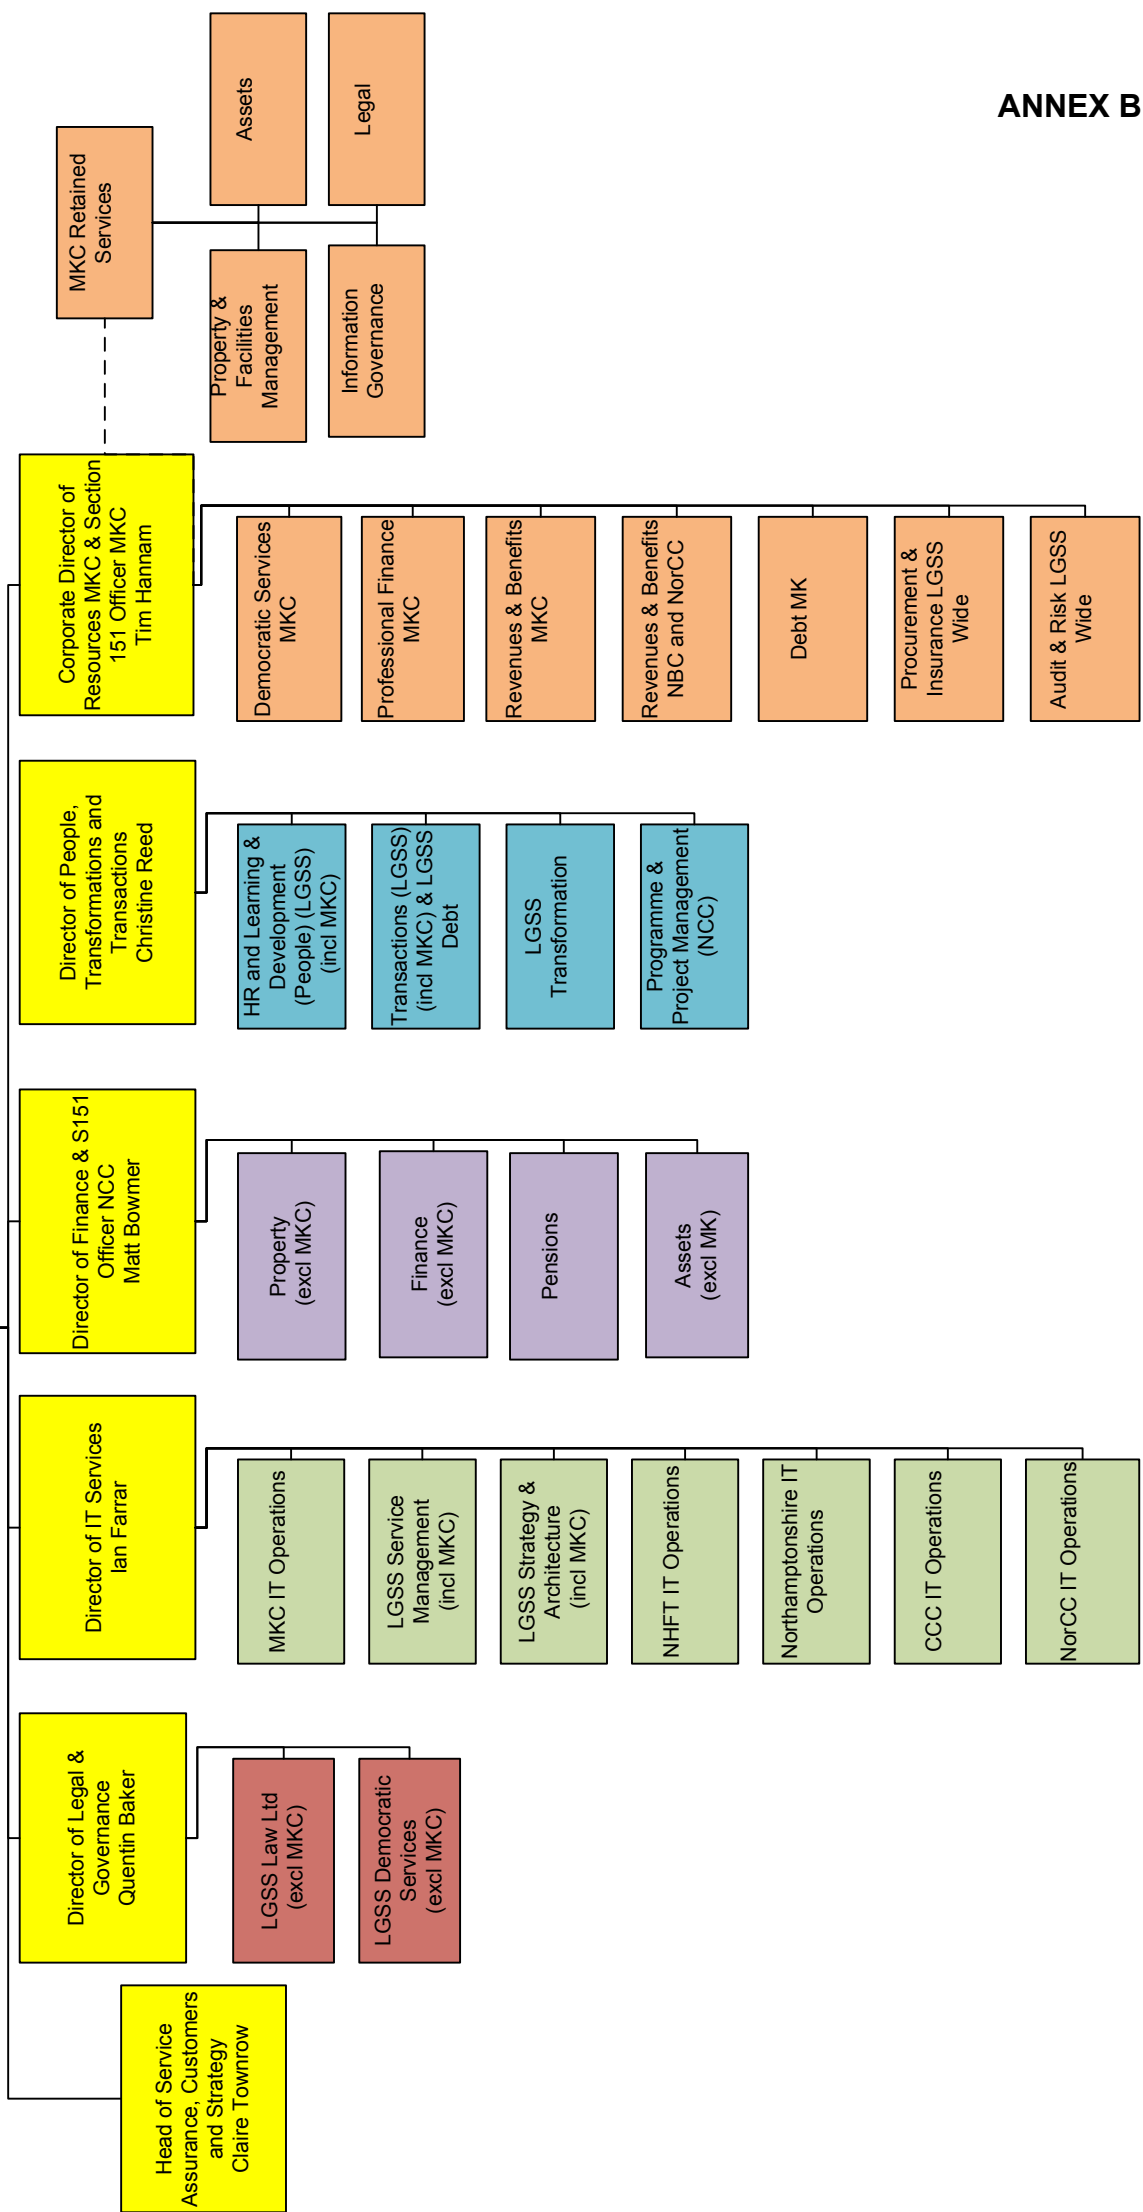

Proposed Day One Functional Model

Managing Director
John Kane

These boxes show posts. All other boxes show functional responsibilities and are not necessarily positions